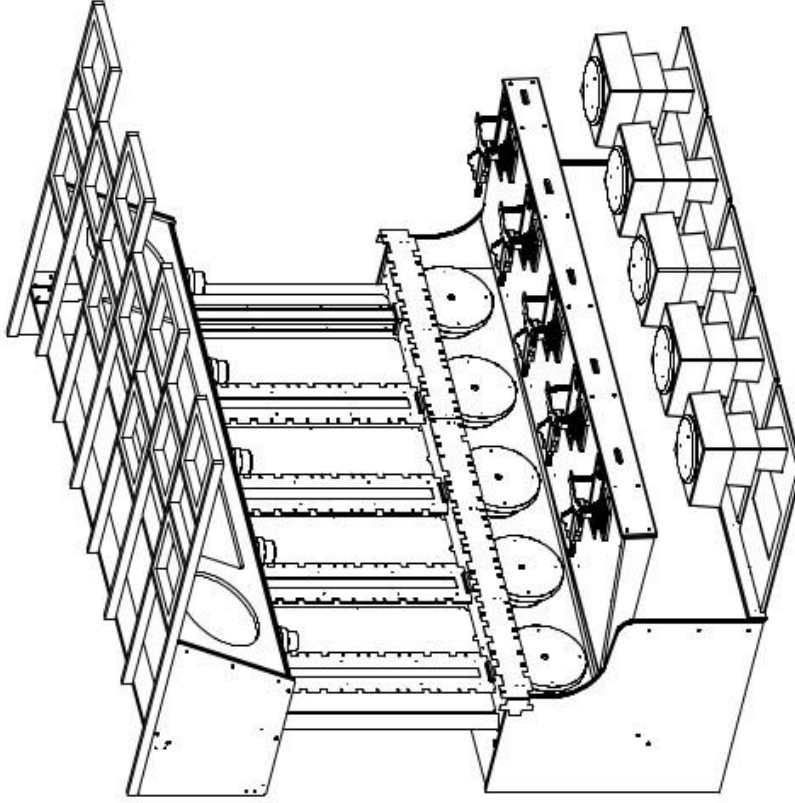

FEC PARK MODEL

ATTENDANT FREE

WATER GUN FUN™ PIXEL PLAY™

Water Gun Fun™ Pixel Play™ FEC Park Model

- Pixelated theming
- Low maintenance
- Operates on any type of card swipe system.
- Built in prize display cabinets for protection
- Automatic group game operation
- No attendant required.

PIXEL PLAY

PIXEL WATER FEC 5 UNIT

POWER REQMT.

(2) 110V - 10 AMP

Bob's Space Racers, Inc.

427 15th Street
Daytona Beach, FL 32117
PH: 386-677-0761
FAX: 386-677-0794
Web: <http://www.BobsSpaceRacers.com>
E-mail: Sales@BobsSpaceRacers.com