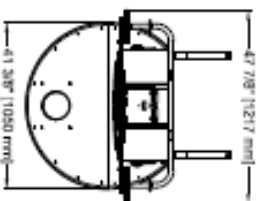

JERSEY WHEEL 4 WHEEL

ALL PARAMETERS ARE APPROXIMATE AND SUBJECT TO CHANGE WITHOUT NOTICE

Power Requirements

3.6 amp	110 / 120 V
Game Weight: 570 lbs. (259 kg)	
Crated Dimensions & Weight	
TBD Long x TBD Wide x TBD High	
Weight: TBD lbs. (TBD kg)	

Bob's Space Racers, Inc.

427 15th Street
Daytona Beach, FL 32117
321 258-6700
521 258-6701
WWW.BOBSSPACERACERS.COM
Email: Sales@bobspace Racers.com
Sales@bobspace Racers.com