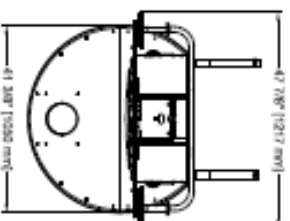

Order "NOW" For Early 2017 Delivery!

427 15th ST. DAYTONA BEACH - FLORIDA - 32117
Phone 1-386-677-0761 Fax 1-386-677-0794
WWW.BOBSpaceRACERS.COM

JERSEY WHEEL 4 WHEEL

ALL PARAMETERS ARE APPROXIMATE AND SUBJECT TO CHANGE WITHOUT NOTICE

Power Requirements

3.6 amp	110 / 120 V
Game Weight: 570 lbs. (259 kg)	
Crated Dimensions & Weight	
TBD Long x TBD Wide x TBD High	
Weight: TBD lbs. (TBD kg)	

Bob's Space Racers, Inc.

427 15th Street
 Daytona Beach, FL 32117
 321 258-6700
 521 258-6701
 WWW.BOBSSPACERACERS.COM
 Email: Sales@bobspace Racers.com
 Sales@bobspace Racers.com

JERSEY WHEEL 3 WHEEL

ALL PARAMETERS ARE APPROXIMATE AND SUBJECT TO CHANGE WITHOUT NOTICE

Power Requirements

3.2 amp	110 / 120 V
Game Weight: 495 lbs. (225 kg)	
Crated Dimensions & Weight	
TBD Long x TBD Wide x TBD High	
Weight: TBD lbs. (TBD kg)	