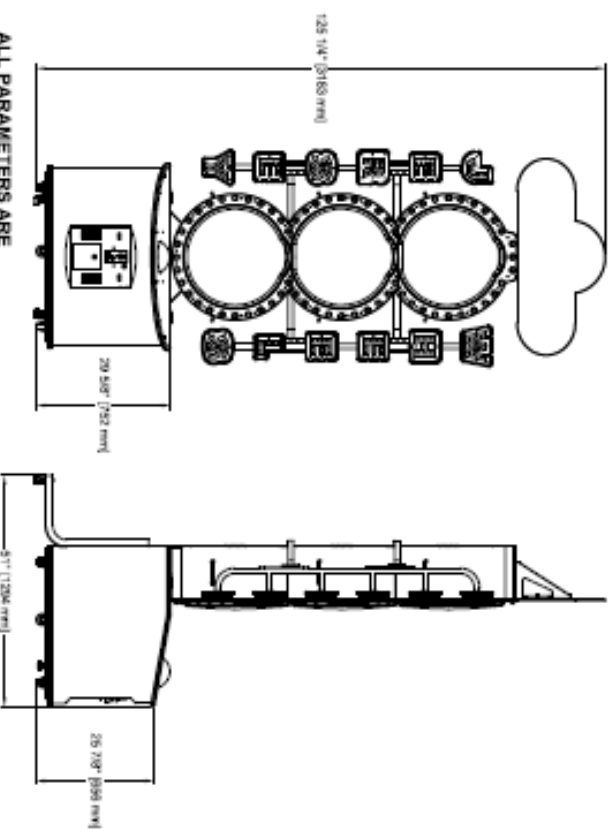

Order "NOW" For Early 2017 Delivery!

427 15th ST. DAYTONA BEACH - FLORIDA - 32117
Phone 1-386-677-0761 Fax 1-386-677-0794
WWW.BOBSpaceRACERS.COM

JERSEY WHEEL 4 WHEEL

ALL PARAMETERS ARE APPROXIMATE AND SUBJECT TO CHANGE WITHOUT NOTICE

Power Requirements

3.6 amp	110 / 120 V
Game Weight: 570 lbs. (259 kg)	
Crated Dimensions & Weight	
TBD Long x TBD Wide x TBD High	
Weight: TBD lbs. (TBD kg)	

Bob's Space Racers, Inc.

427 15th Street
 Daytona Beach, FL 32117
 321 258-6700
 521 258-6701
 WWW.BOBSSPACERACERS.COM
 Email: Sales@bobspace Racers.com
 Sales@bobspace Racers.com

JERSEY WHEEL 3 WHEEL

ALL PARAMETERS ARE APPROXIMATE AND SUBJECT TO CHANGE WITHOUT NOTICE

Power Requirements

3.2 amp	110 / 120 V
Game Weight: 495 lbs. (225 kg)	
Crated Dimensions & Weight	
TBD Long x TBD Wide x TBD High	
Weight: TBD lbs. (TBD kg)	