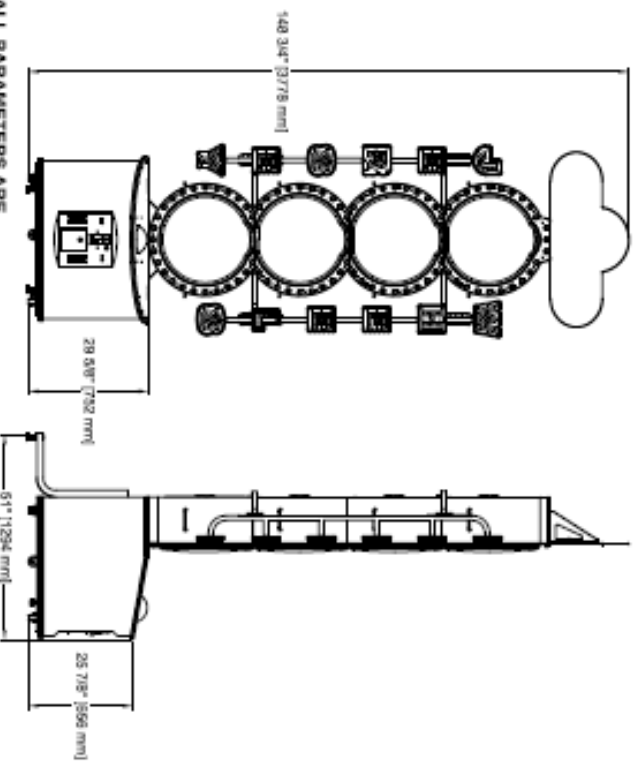

Order "NOW" For Early 2017 Delivery!

427 15th ST. DAYTONA BEACH - FLORIDA - 32117
Phone 1-386-677-0761 Fax 1-386-677-0794
WWW.BOBSpaceRACERS.COM

JERSEY WHEEL 4 WHEEL

ALL PARAMETERS ARE APPROXIMATE AND SUBJECT TO CHANGE WITHOUT NOTICE

Power Requirements

3.6 amp	110 / 120 V
Game Weight: 570 lbs. (259 kg)	
Crated Dimensions & Weight	
TBD Long x TBD Wide x TBD High	
Weight: TBD lbs. (TBD kg)	

Bob's Space Racers, Inc.

427 15th Street
 Daytona Beach, FL 32117
 321 258-6700
 521 258-6701
 WWW.BOBSSPACERACERS.COM
 Email: Sales@bobspace Racers.com
 Sales@bobspace Racers.com