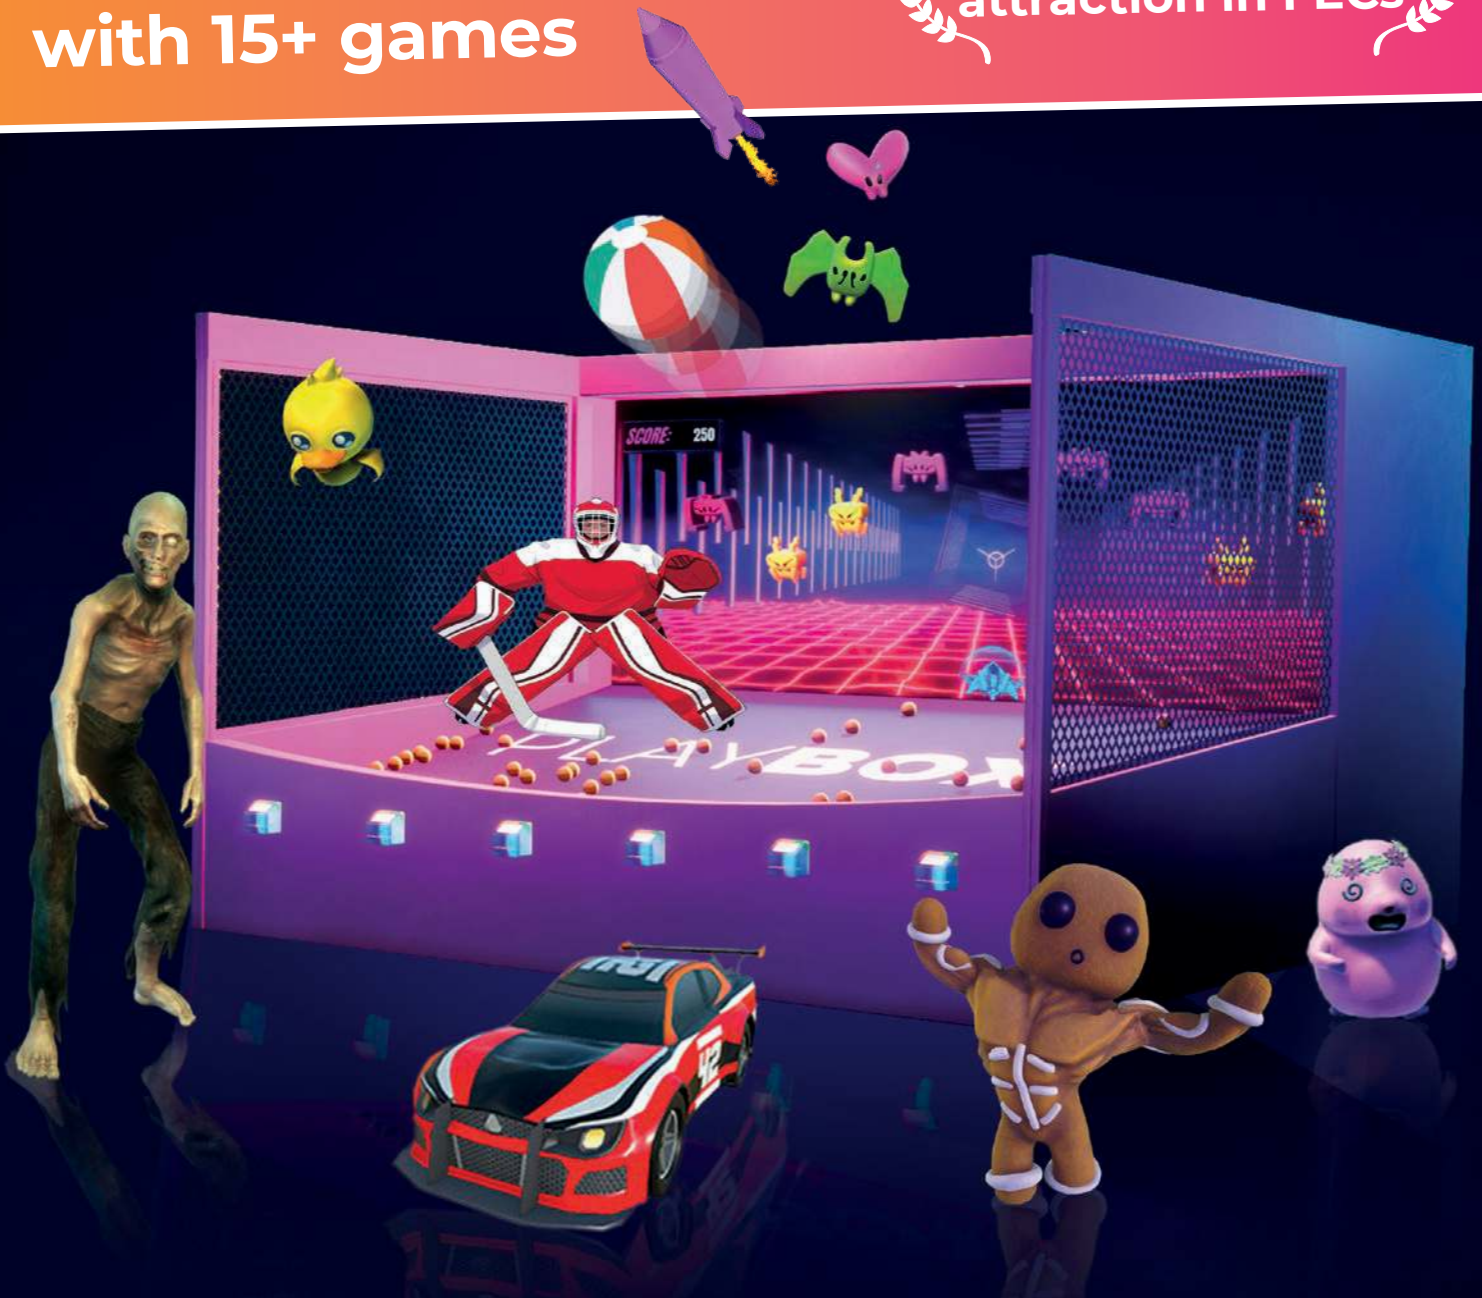

# PLAYBOX

# BETSON™

A high-tech ball toss,  
with 15+ games

High grossing  
attraction in FECs

High revenue,  
fast ROI

Up to  
6 players  
of all ages

No attendant  
required

Giant HD  
screen

New games  
every year

# Simple and intuitive gameplay

- 1 Scan card
- 2 Select one of 15 games
- 3 Aim and throw
- 4 Earn redemption points

■ **Indoor 6 players**  
11.50ft X 14.10ft X 9.12ft\*

■ **Indoor 4 players**  
10.25ft X 8.55ft X 7.65ft\*