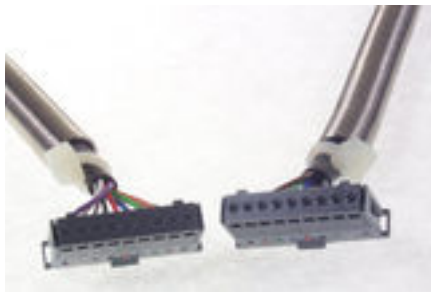

9239.0308
Unit intelli supply 230V extension 3

9239.0310
Unit intelli supply 230V extension 4

9015.0223
Cable central plate - gantry GL

9015.0224
Cable central plate - gantry Jumbo

9015.0991
Loom intelli Smile