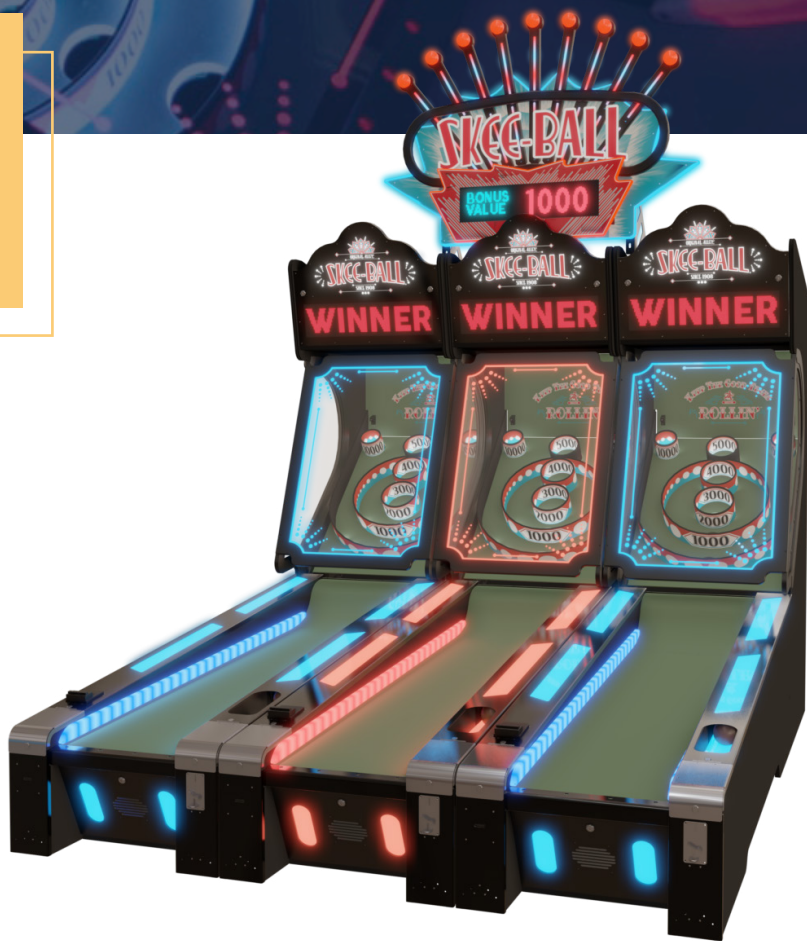

BETSON™

SKEE-BALL GLOW

Experience the Skee-Ball game that is sure to stand out in the crowd! Now complete with valuable product design updates and a new look that reflects the vintage, glamorous style of that time period, the new Skee-Ball is sure to attract attention in any game room.

Features:

- Perfect in low-lit FECs and game rooms where they need to stand out from the other bright, attention-grabbing games nearby
- Its robust lighting package includes chase lights, lit acrylic cages and target rings, and channel covers that match the ball trough
- Lanes sold separately

BAY★TEK
entertainment

Product Specifications

Set Up Dimensions

Height: 92" or 128" with marquee | Width: 30" | Depth: 123" | Weight: 630 lbs

Crated Dimensions

Weight: 695 lbs