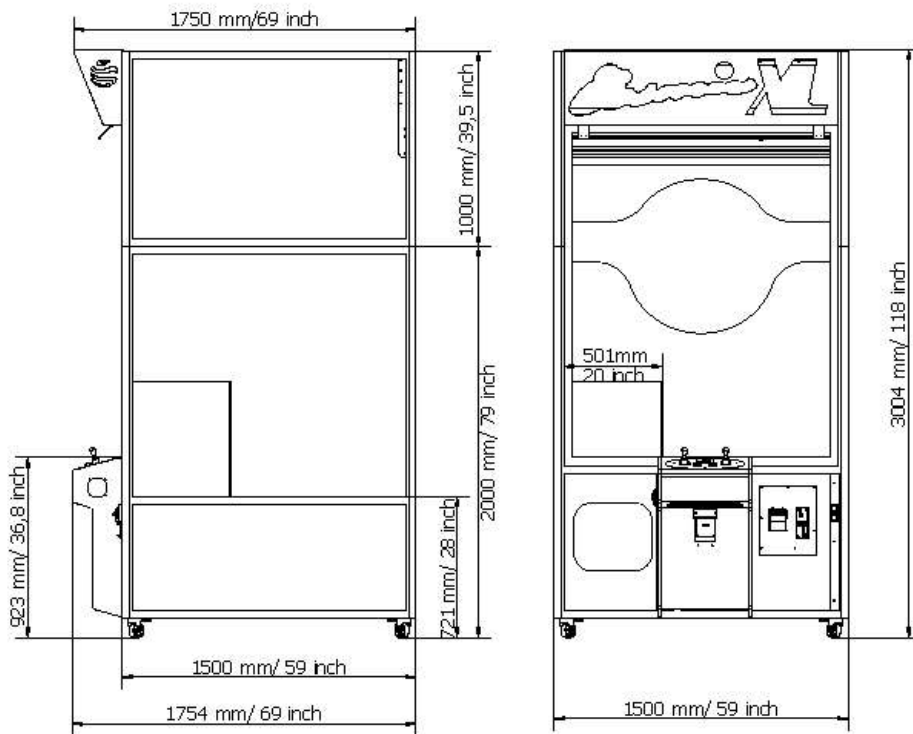

Cosmic XL

3000 mm

Cosmic XL

3000 mm

Bonus game

Triple dispenser
3 individual removable stackers

Fire & bonus button

Storage room

Large claw size "O"

XL Size

Bonus game
with tickets

Superior ROI

Multicolor changing
LED lightning

Weight: 470 kg / 1036 lb