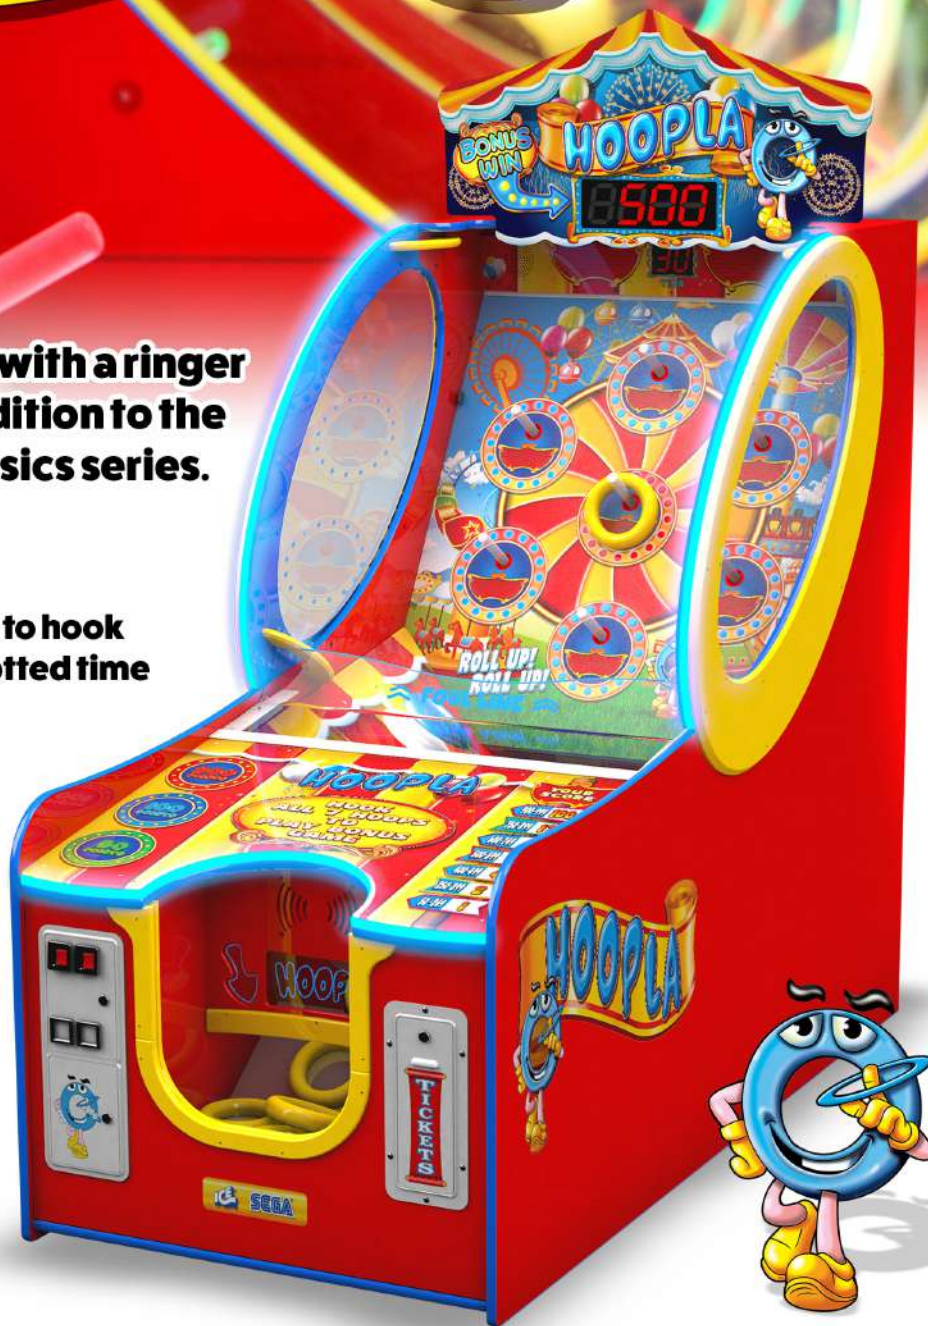

Now introducing from **ICE** & **SEGA**

WOOPLA™

ICE & SEGA has come up with a ringer of a game with a new addition to the original ICE Carnival Classics series.

Unique spin on a classic game!

Player uses a "whimsical hoop" to hook all 7 LED lite pegs within the allotted time to reach the bonus round.

Perfect for the family and group play.

MEGA marquee with carnival-style lighting is available.

Dimensions:

L - 95.5in (2426 mm)
W - 45in (1143 mm)
H - 97in (2464 mm)
110v at 6amps
230v at 3amps

**NOW
AVAILABLE!**