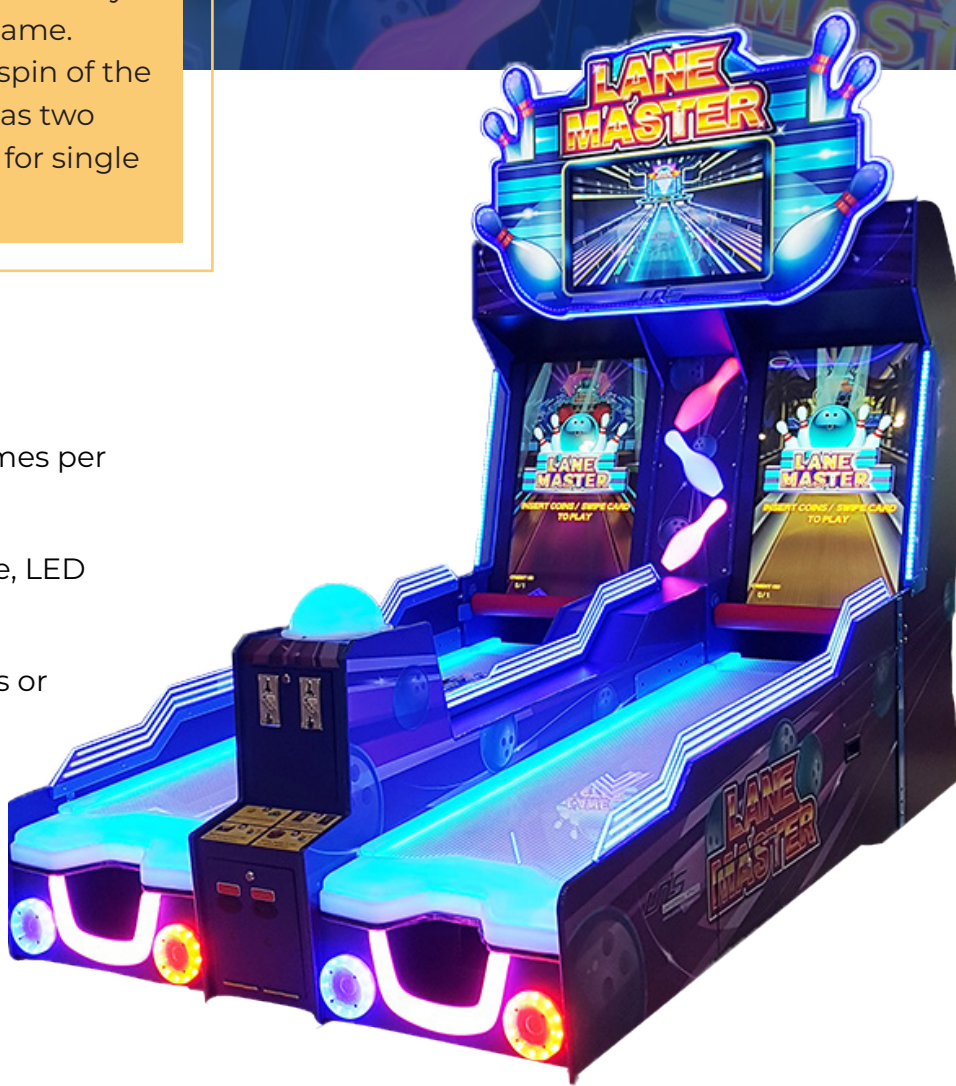

BETSON™

LANE MASTER

Combine the physical fun of a traditional alley bowler with the flexibility of a video game. Sensors detect the speed, angle and spin of the ball and is translated on-screen. Sold as two lanes with a striking marquee; allows for single or dual play.

Features:

- Operator adjustable number of frames per credit
- Bonus game, attractive demo mode, LED package
- Third screen with game instructions or custom operator content

Product Specifications

Set Up Dimensions

Height: 116" | Width: 65" | Depth: 115" | Weight: 1315 lbs

Crated Dimensions

Weight: 1315 lbs